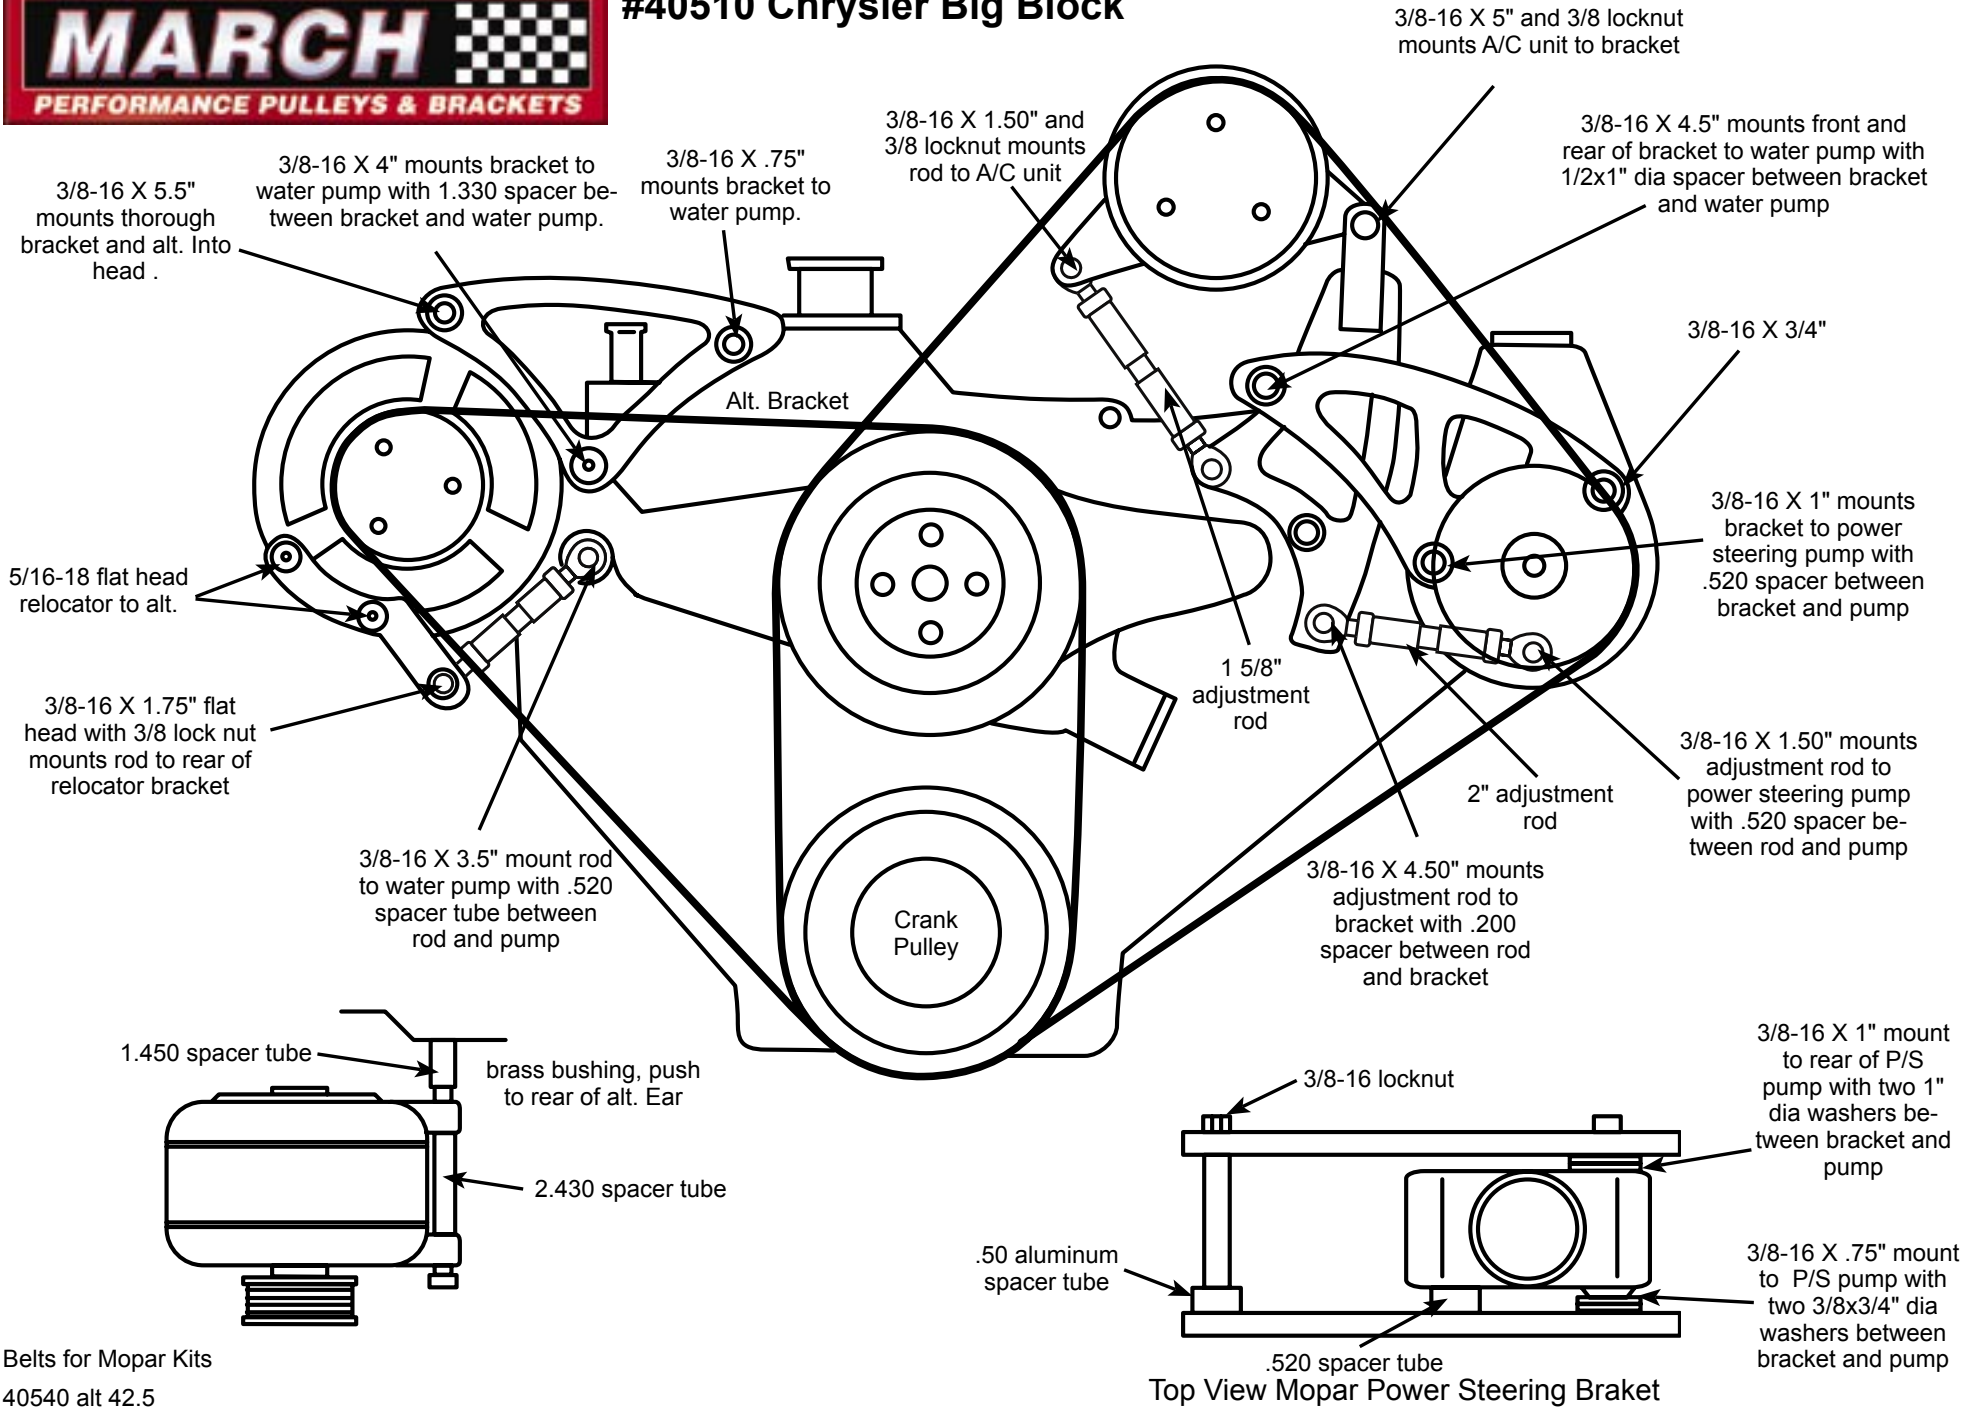

#40510 Chrysler Big Block

Belts for Mopar Kits
40540 alt 42.5