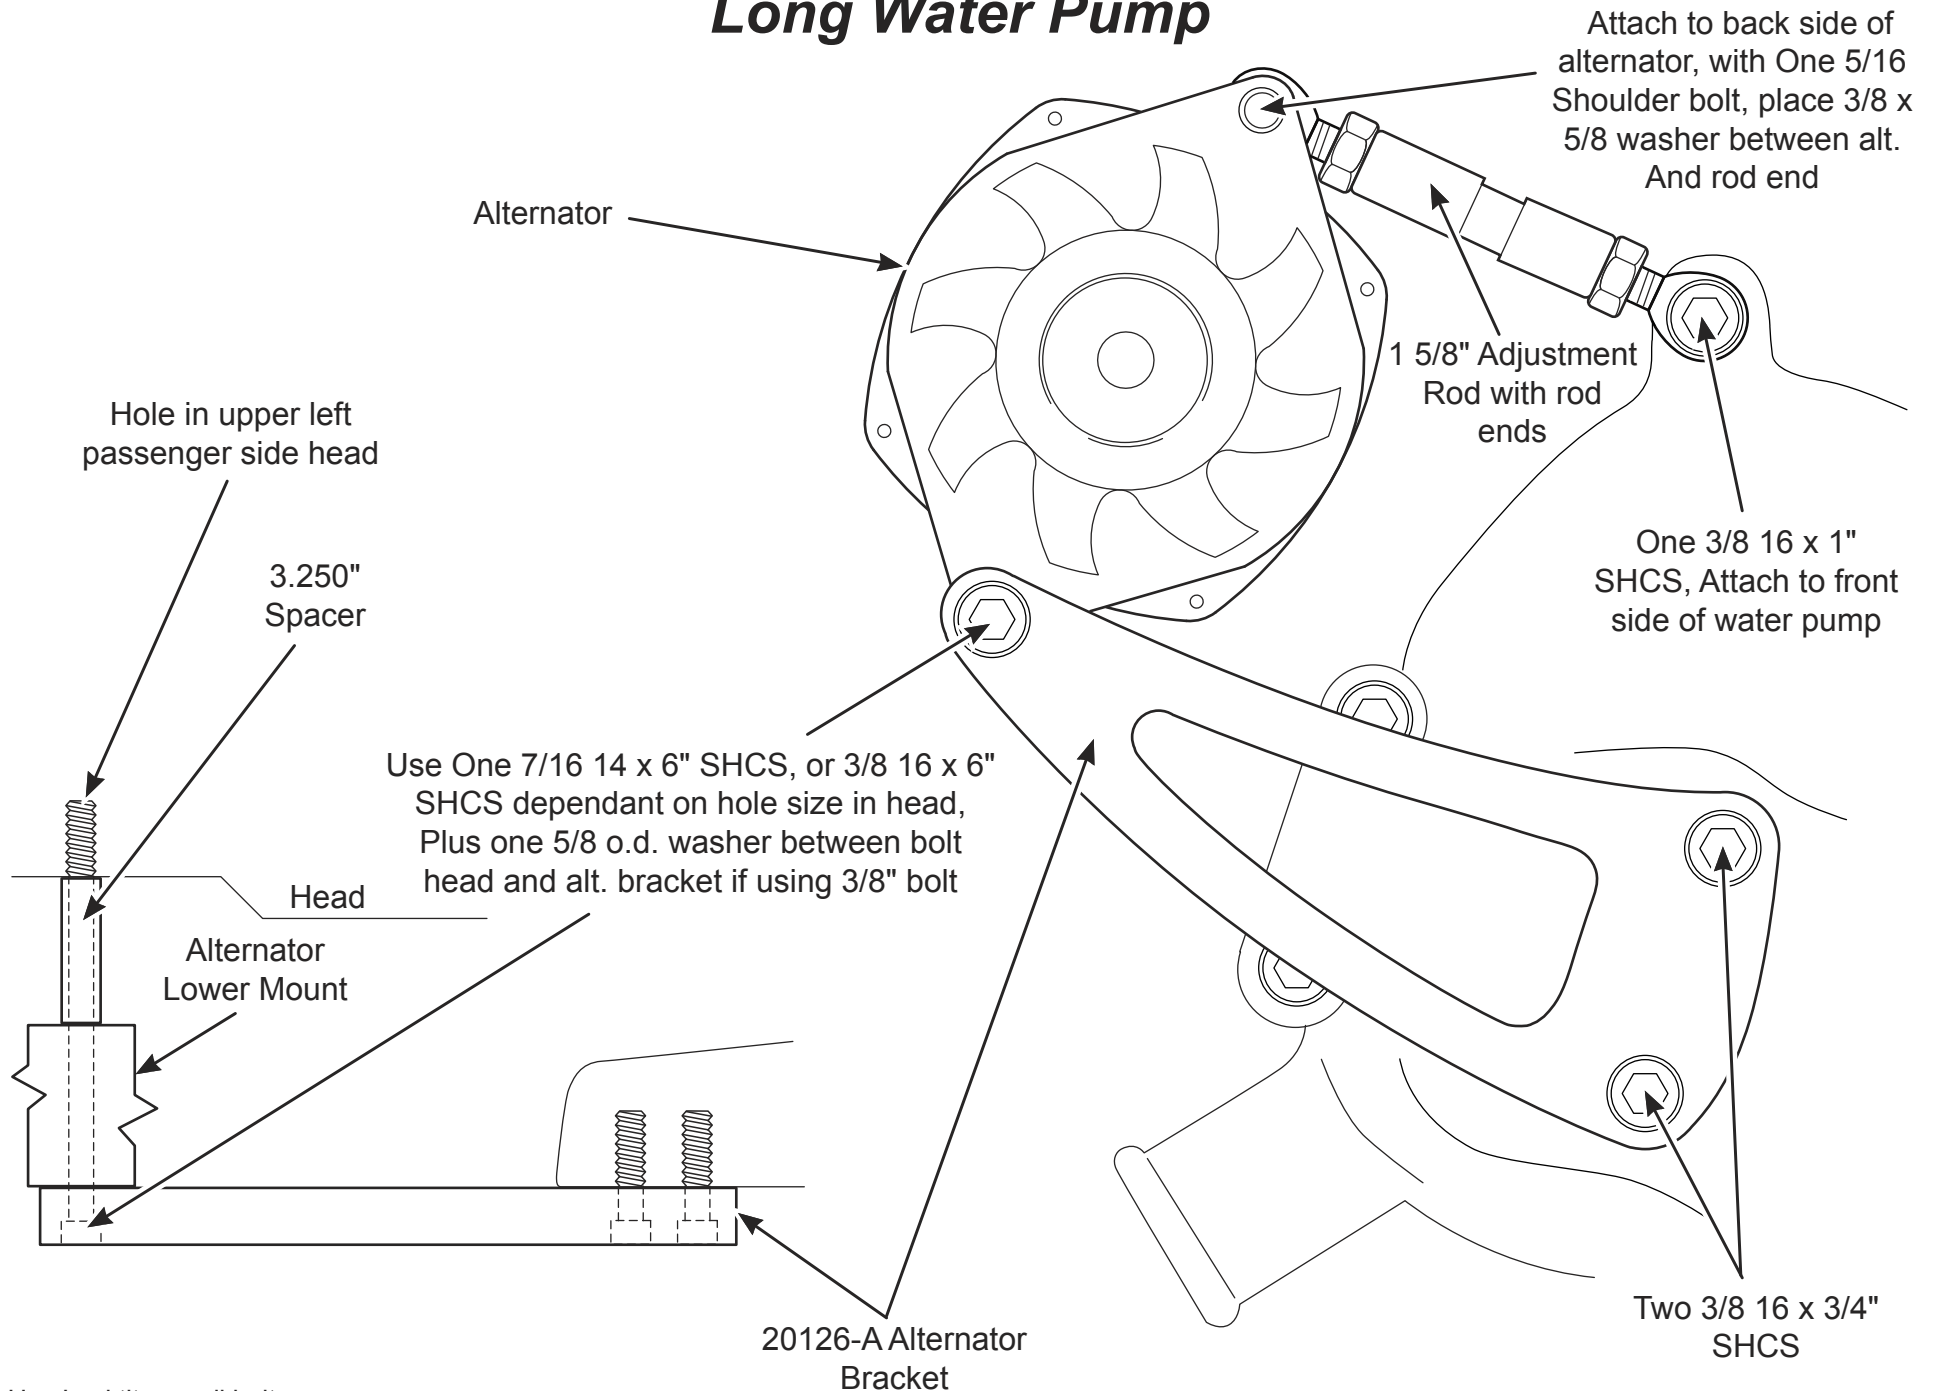

20125 Chevy Big Block Alternator Bracket Long Water Pump

Use Locktite on all bolts